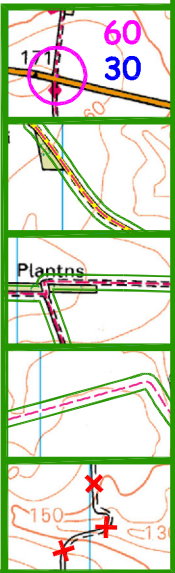

1. 1
   - 2
   - 3
   - 4
2. Punch in these squares if the SI does not BEEP.

- Control Points
- Bridleway on Tarmac Road
- Bridleway on Track
- Grassy Bridleway
- Out of Bounds