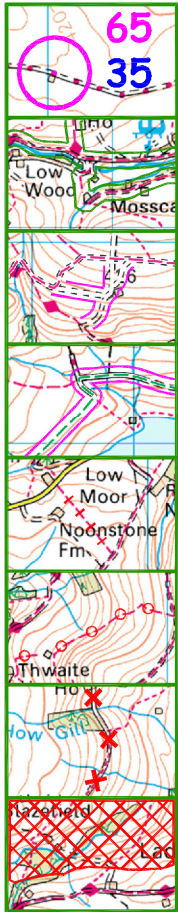

Map prepared and printed by Jens Strain

Control & Points

Bridleway and other Rights of Way

Permissive Bridleway

Yorkshire Water - Scar House Cycle Route

Soft Ground

No Visible Bridleway

Out of Bounds

Out of Bounds

Lofthouse, Nidderdale Saturday 18th April 2015

The representation on this map of any road, track or path is no evidence of the existence of a right of way.

You must report to the Finish even if you retire.
Footpaths are always Out of Bounds to cyclists.
Observe the Highway and Country Codes.
Pairs must stay together at all times.
Please close all gates.

Scale: ~1:40,000
1cm = ~400m

Duration: 4 Hours

1
2
3
4
Punch in these squares if the SI does not BEEP.