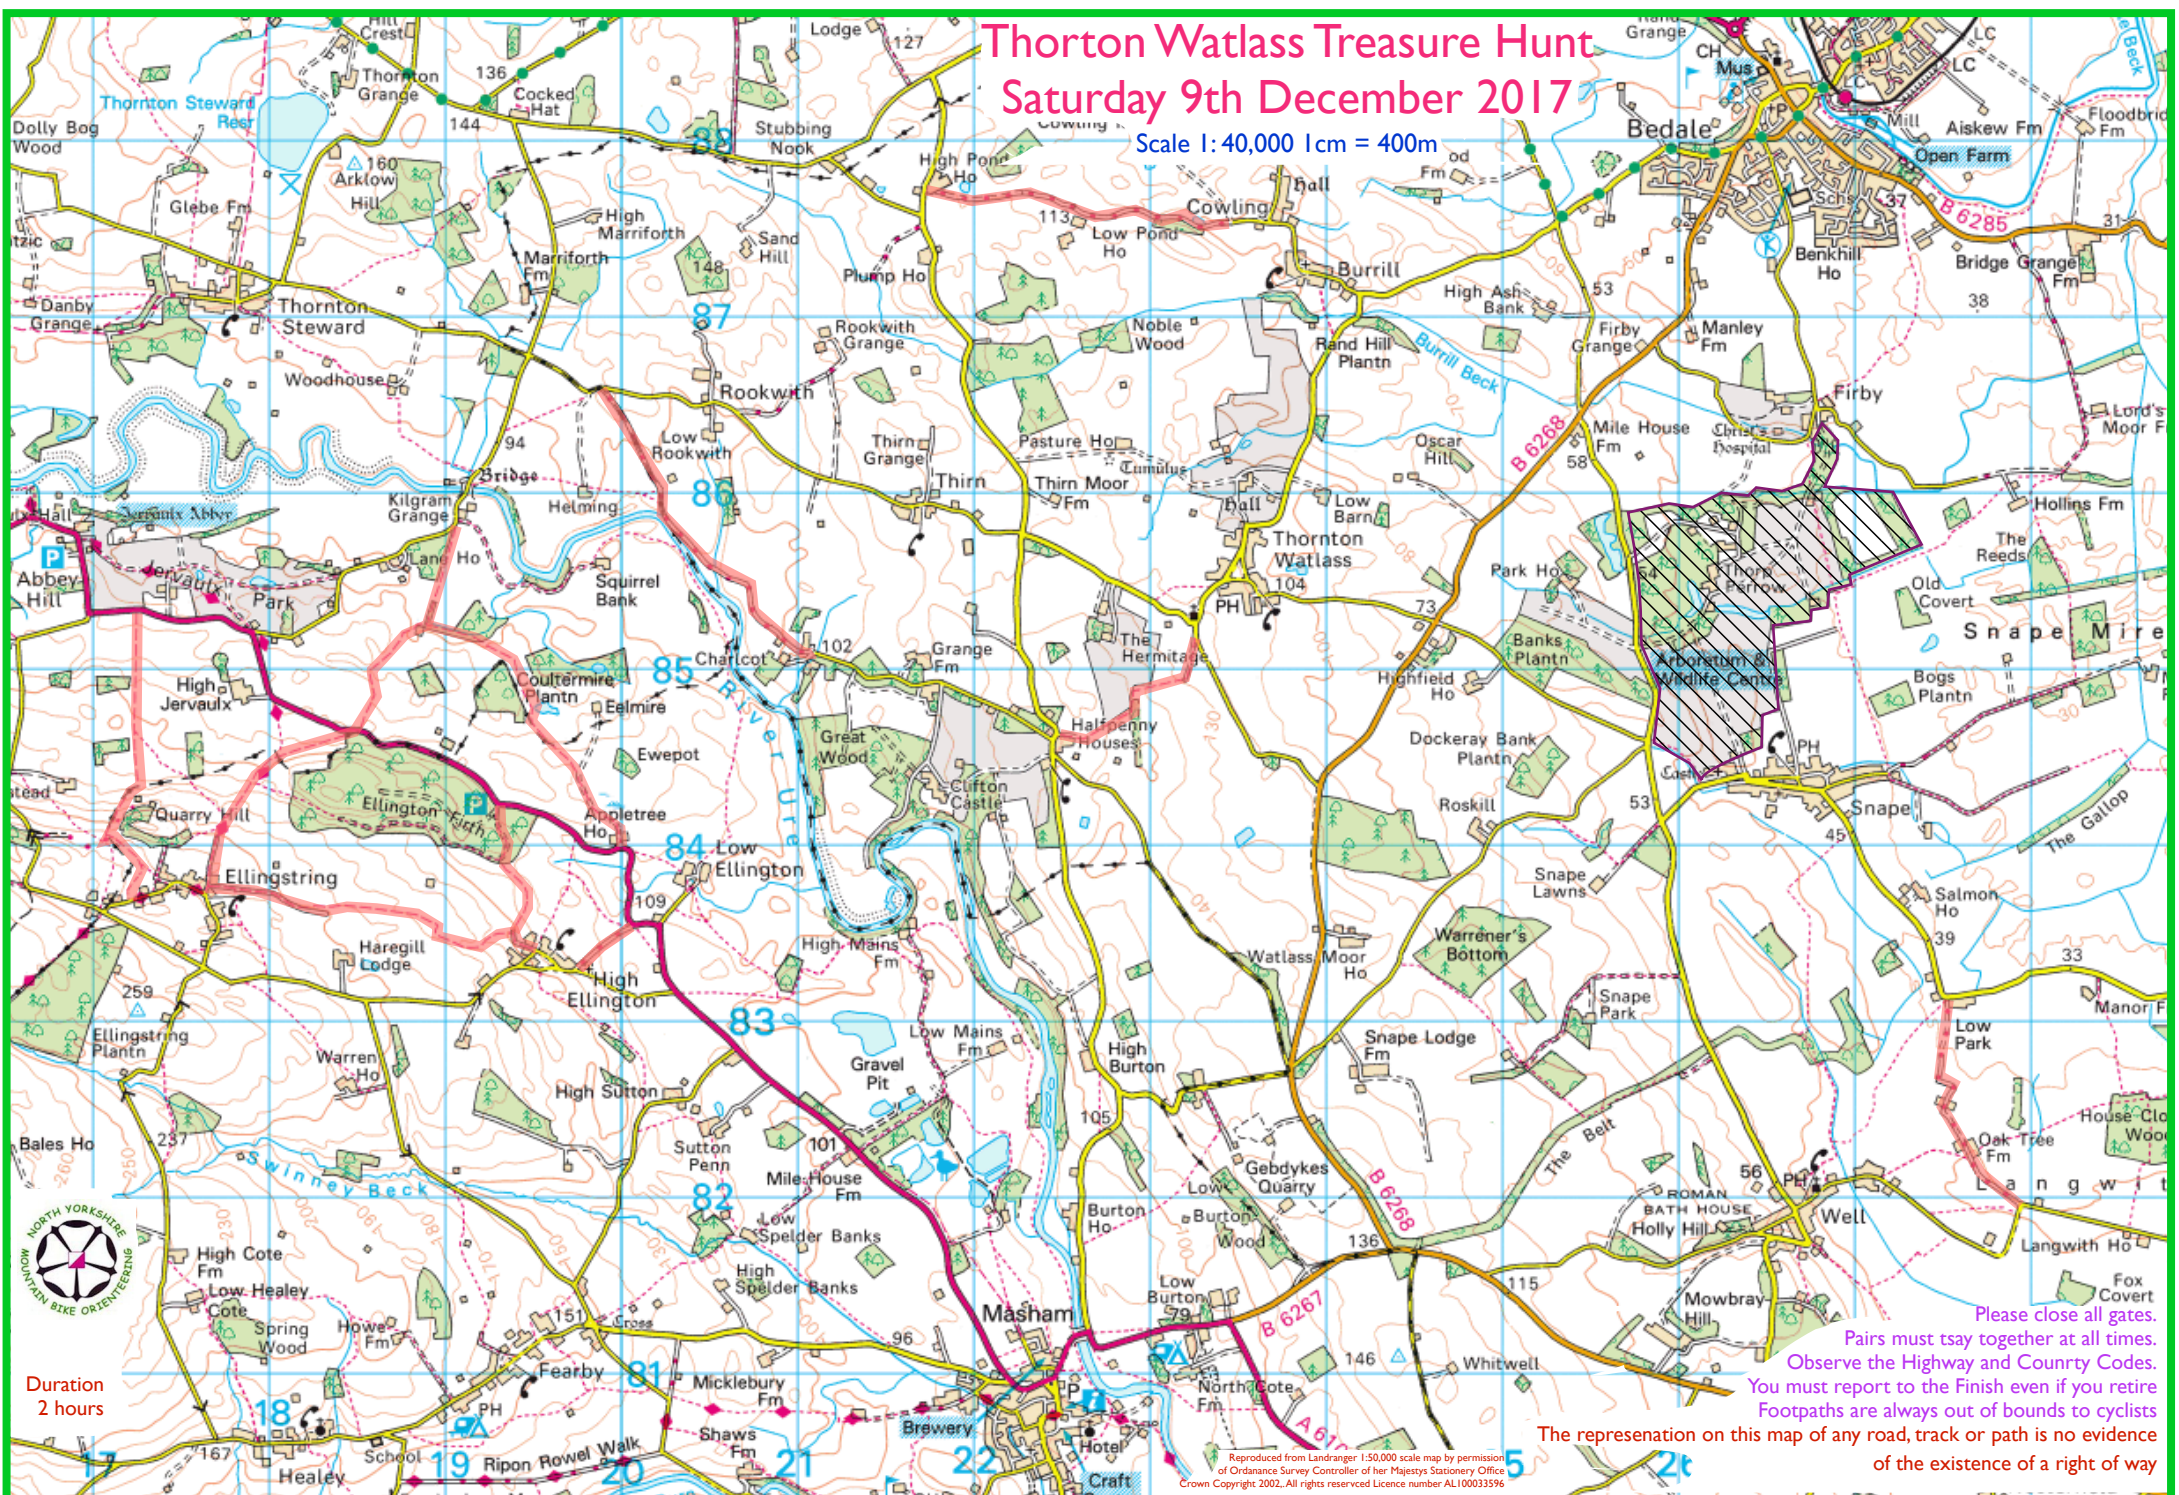

Thorton Watlass Treasure Hunt

Saturday 9th December 2017

Scale 1:40,000 1cm = 400m

Duration
2 hours

Please close all gates.
Pairs must stay together at all times.
Observe the Highway and County Codes.
You must report to the Finish even if you retire
Footpaths are always out of bounds to cyclists

The representation on this map of any road, track or path is no evidence of the existence of a right of way