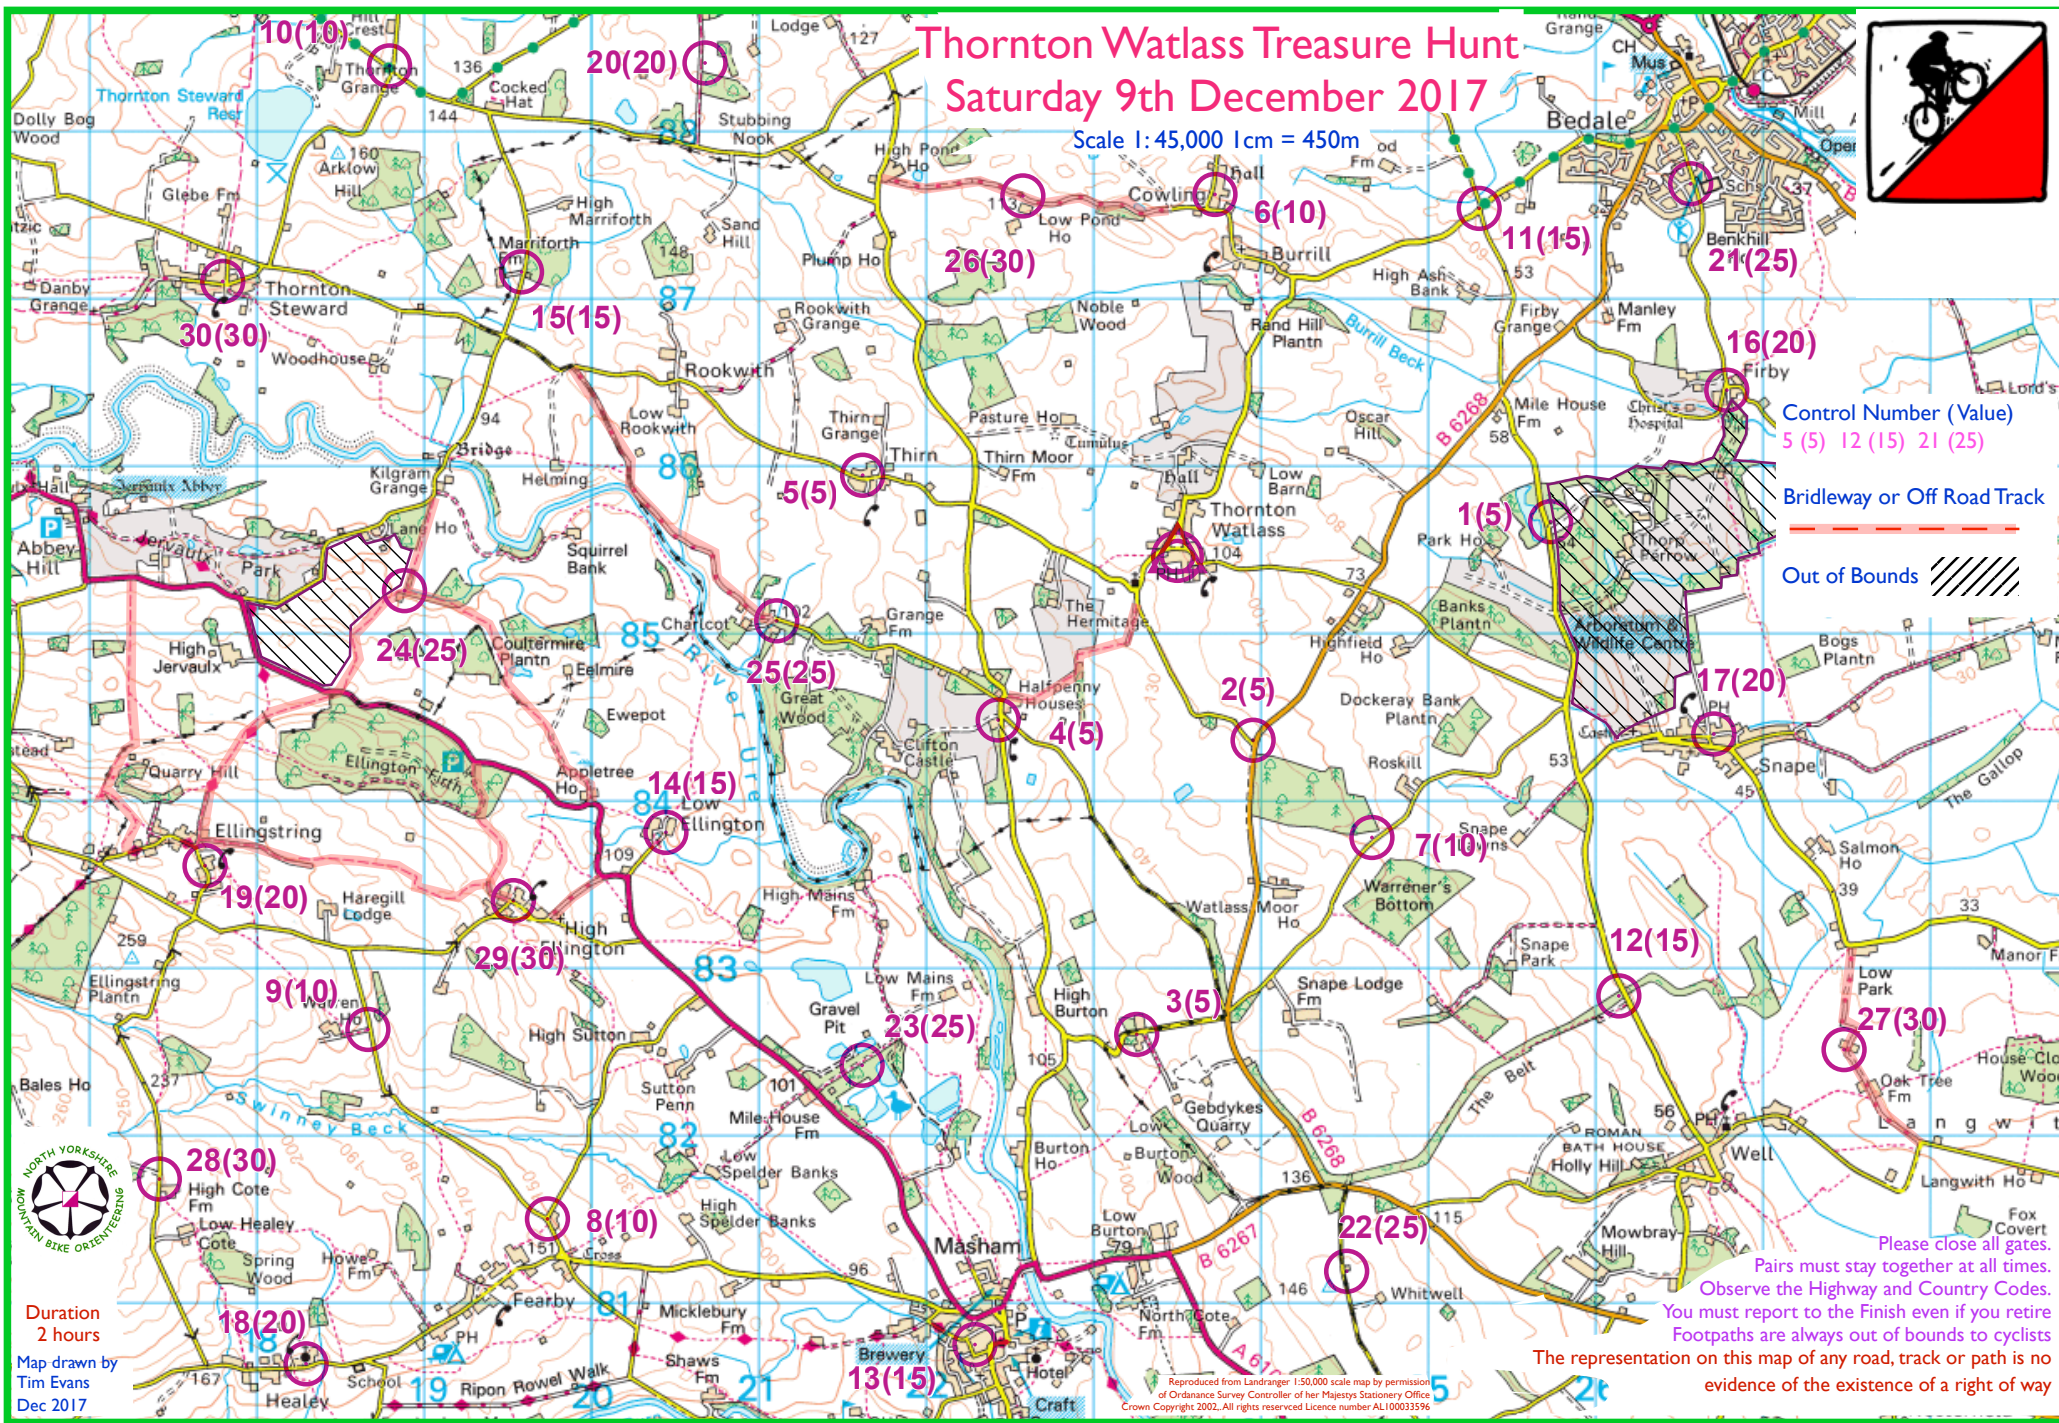

Thornton Watlass Treasure Hunt

Saturday 9th December 2017

Scale 1: 45,000 1cm = 450m

Control Number (Value)
5 (5) 12 (15) 21 (25)

Bridleway or Off Road Track

Out of Bounds

Duration
2 hours
Map drawn by
Tim Evans
Dec 2017

Please close all gates.
Pairs must stay together at all times.
Observe the Highway and Country Codes.
You must report to the Finish even if you retire.
Footpaths are always out of bounds to cyclists
The representation on this map of any road, track or path is no evidence of the existence of a right of way