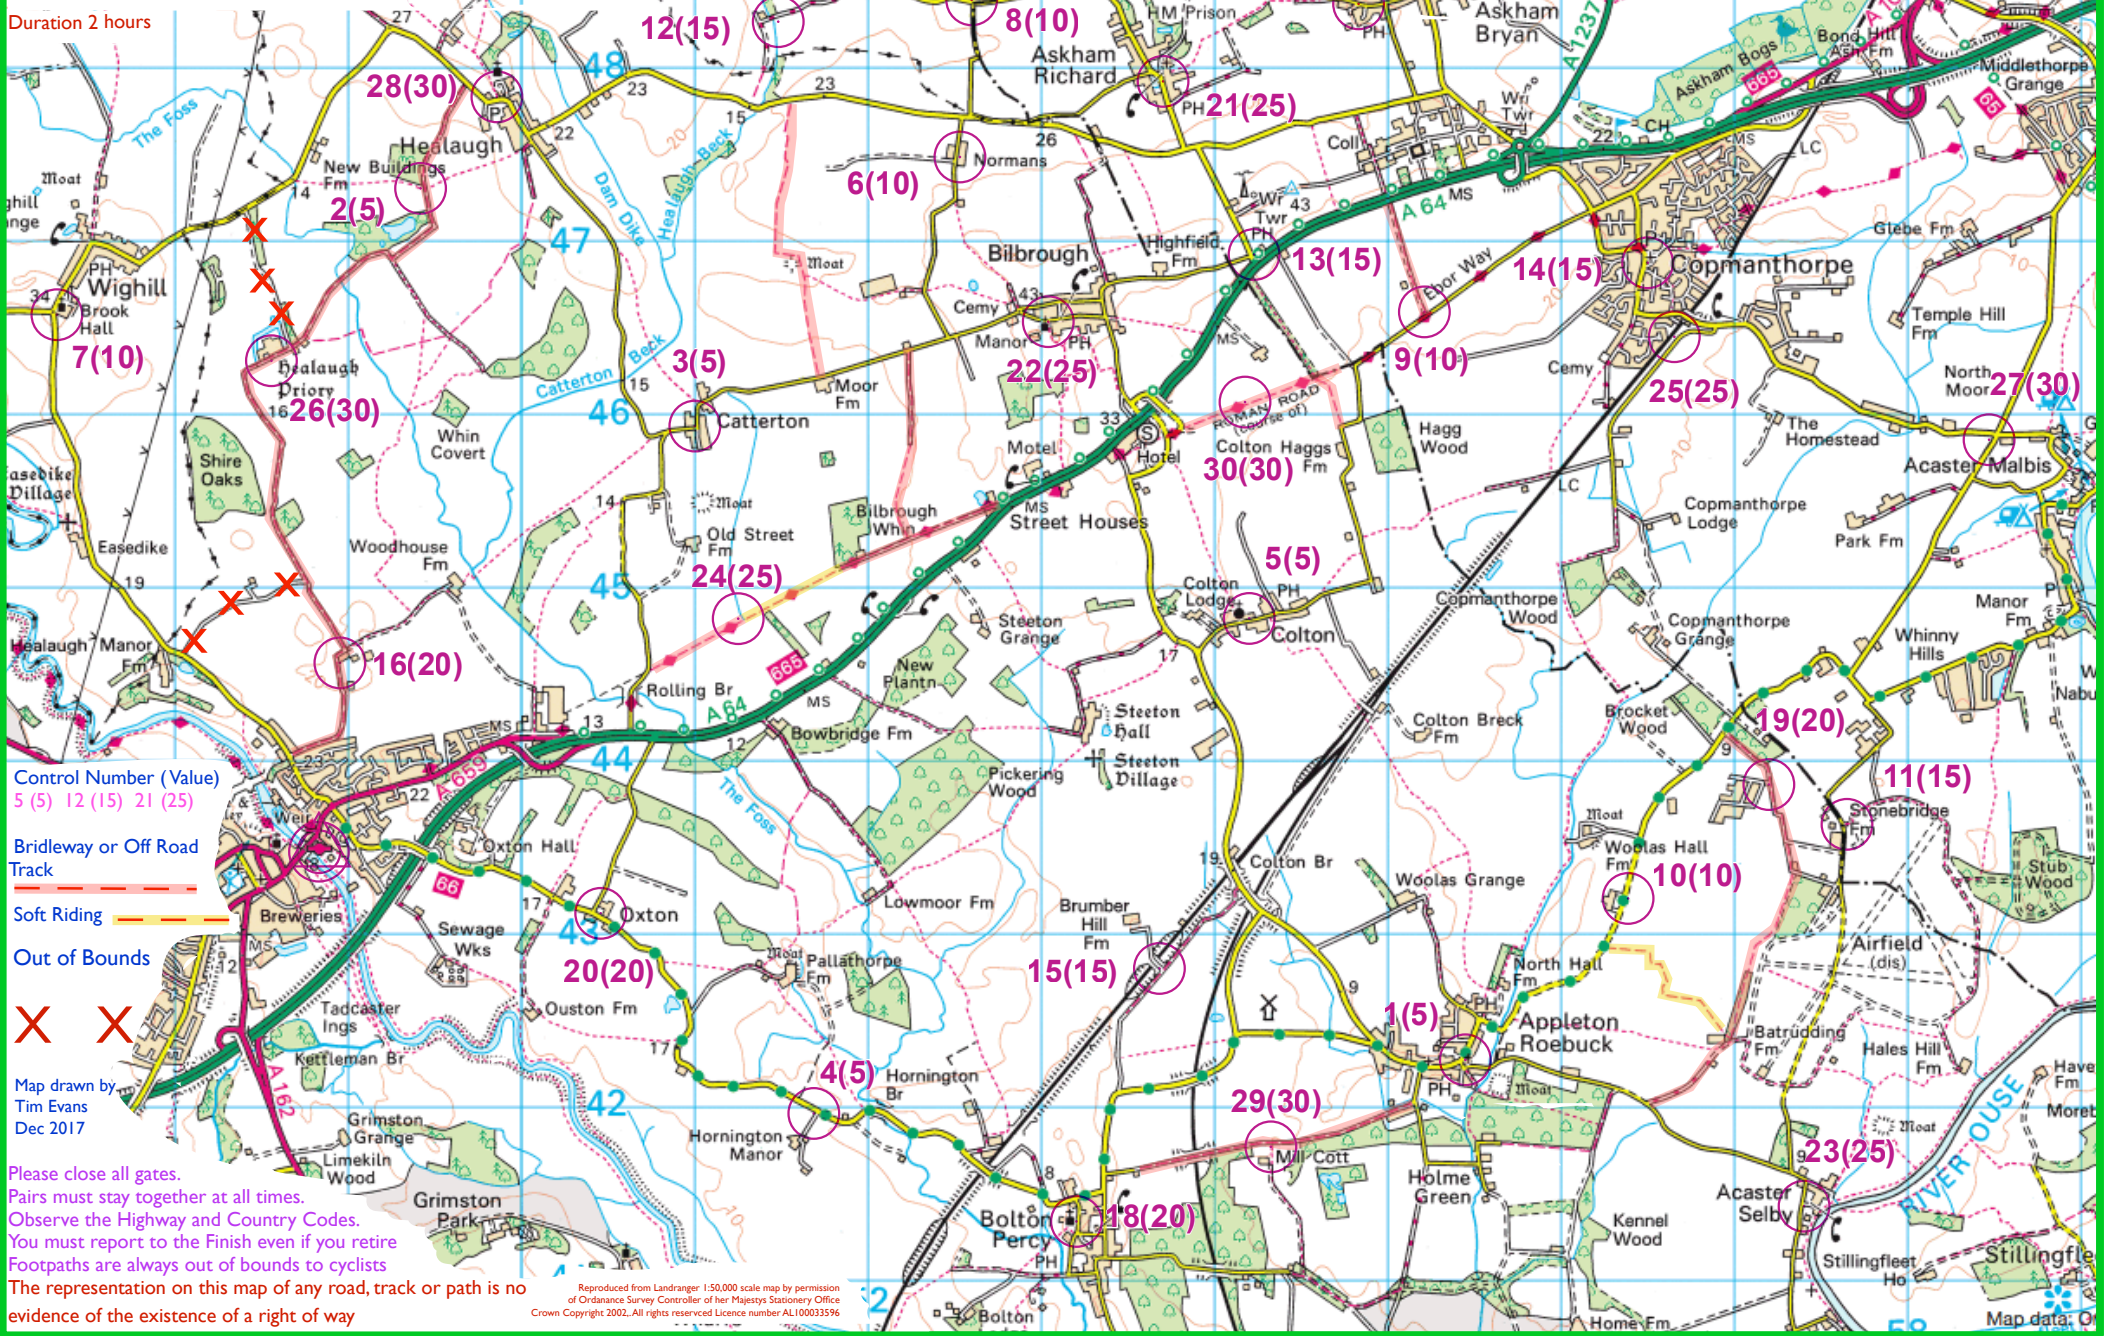

Tadcaster Treasure Hunt

Saturday 13th January 2018

Scale 1: 45,000 1cm = 450m

Duration 2 hours

Control Number (Value)
5 (5) 12 (15) 21 (25)

Bridleway or Off Road Track
— — — — —

Soft Riding — — — — —

Out of Bounds X X

Map drawn by
Tim Evans
Dec 2017

Please close all gates.
Pairs must stay together at all times.
Observe the Highway and Country Codes.
You must report to the Finish even if you retire
Footpaths are always out of bounds to cyclists
The representation on this map of any road, track or path is no evidence of the existence of a right of way

Map data: O