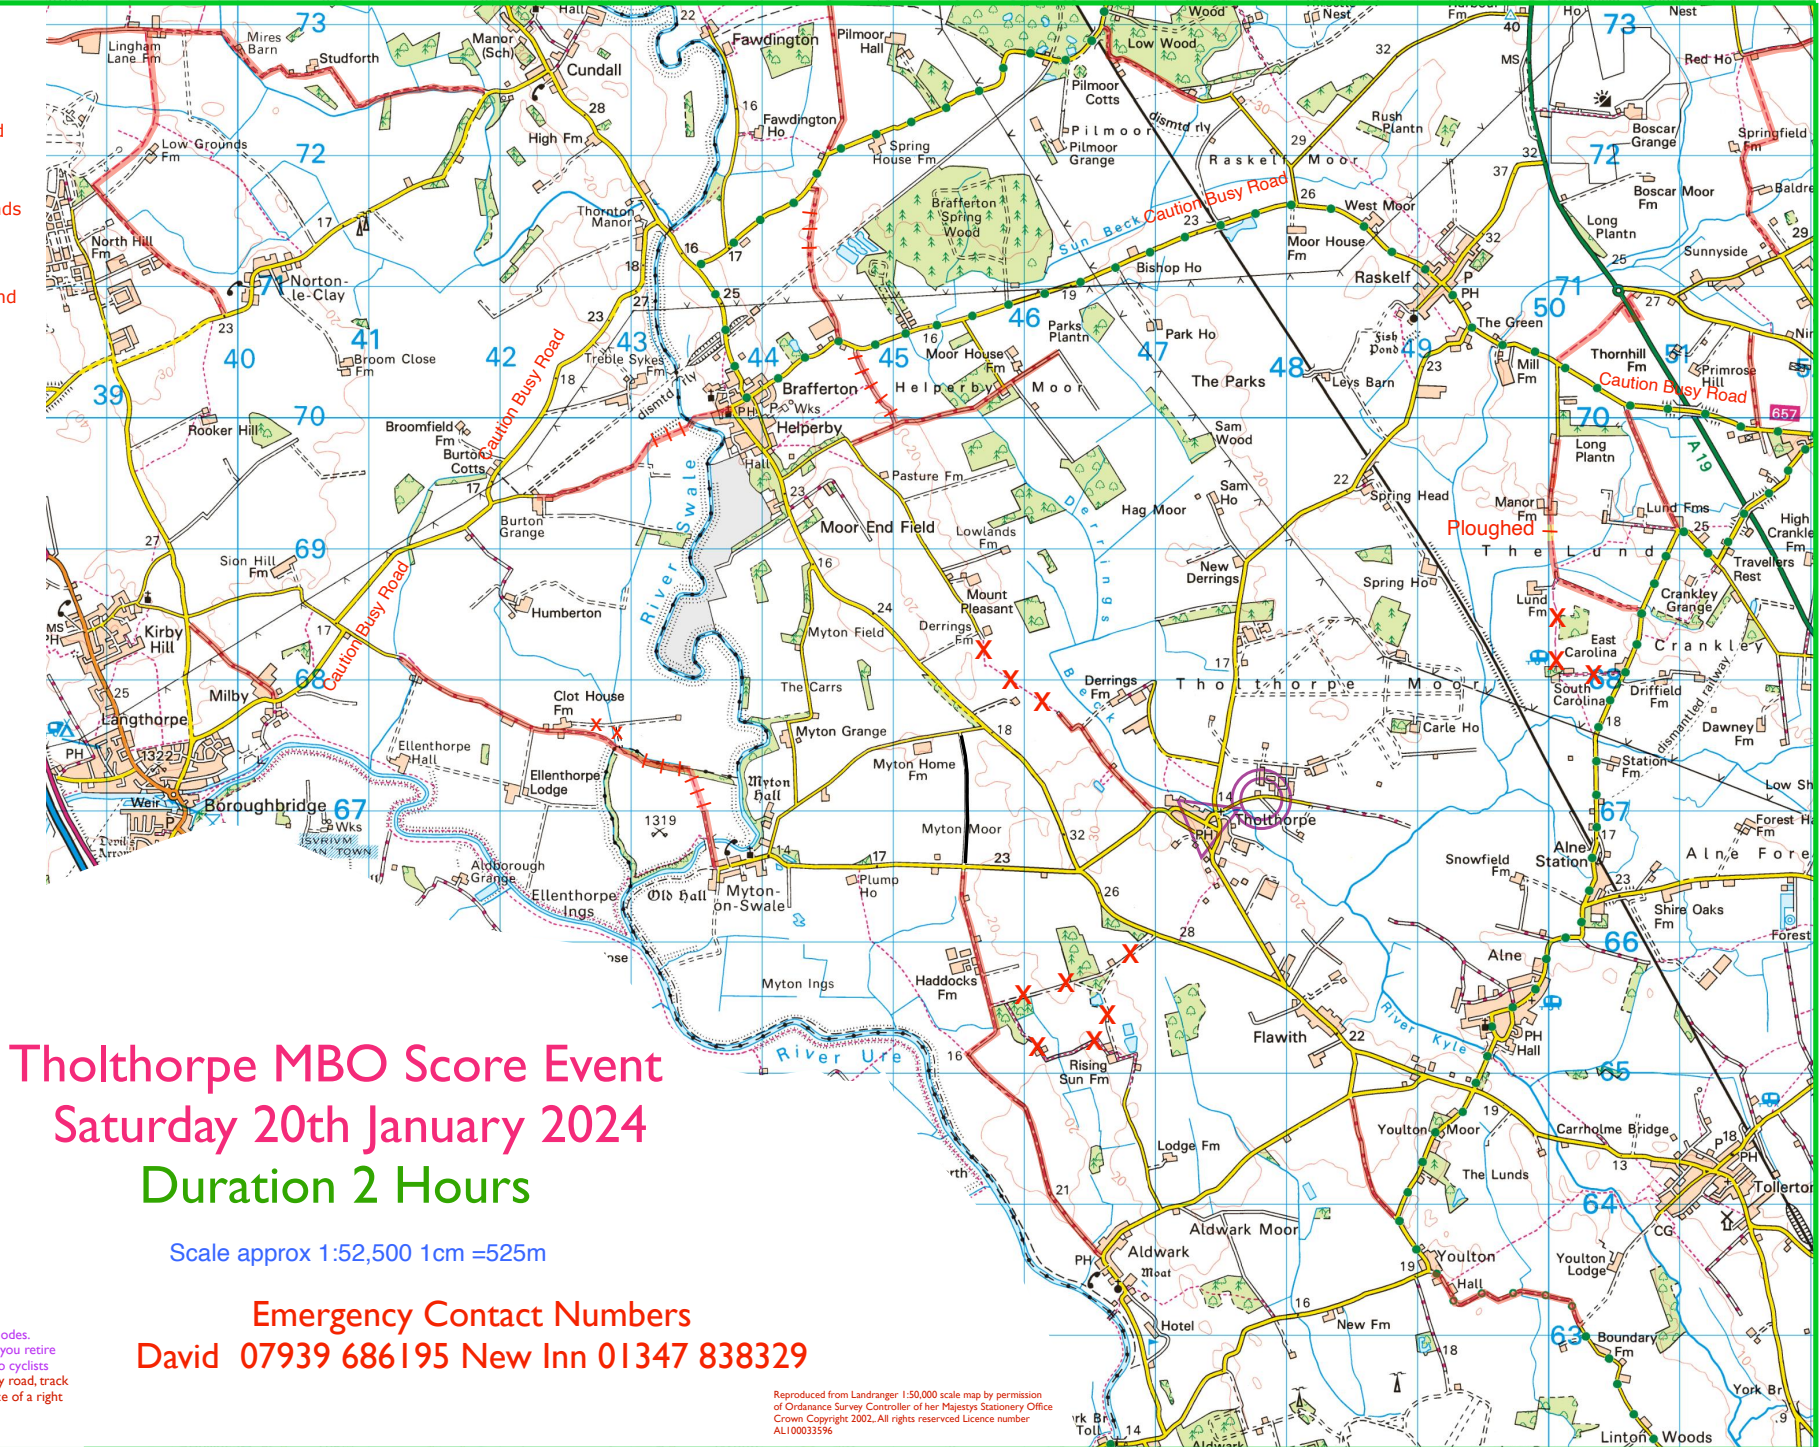

- Bridleway
- Soft Ground
- Out of Bounds track
- Controls and Points
- Permissive Track

Tholthorpe MBO Score Event

Saturday 20th January 2024

Duration 2 Hours

Scale approx 1:52,500 1cm =525m

Emergency Contact Numbers
David 07939 686195 New Inn 01347 838329

Map by Tim Evans
Dec 2023

Please close all gates.
Pairs must stay together at all times.
Observe the Highway and Country Codes.
You must report to the Finish even if you retire
Footpaths are always out of bounds to cyclists
The representation on this map of any road, track or path is no evidence of the existence of a right of way